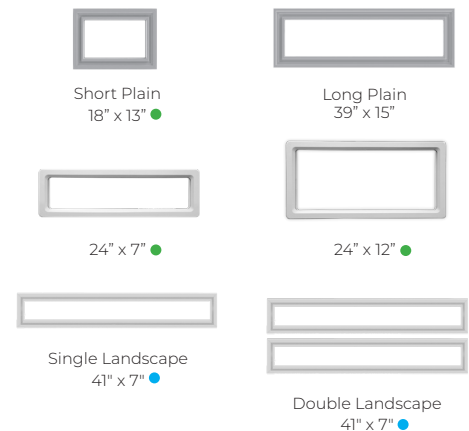

SPECIFICATIONS

	ThermoGuard™	ThermoSteel™	TS-138
U-Factor R-Value	0.14 18.0	0.22 9.25	0.26 7.50
Foam/Insulate	Polyurethane	Polystyrene	Polystyrene
Thickness	2 inches	2 inches	1¾ inches
Exterior Steel	27 gauge	25 gauge	27 gauge
Interior Steel	27 gauge	26 gauge	27 gauge
Warranty* <i>Excludes Springs</i>	Lifetime	Lifetime	25 years

COLORS

White	•	•	•
Almond	•		•
Sandtone	•	•	•
Tera-Bronze	•	•	•
Green	•		•
Gray	•		•
Coffee	•	•	•
Black	•	•	•
Cedar Planks	•		
Oak Planks	•		
Mahogany Planks	•		
Carbon Oak Planks	•		
Rosewood		•	
Color Select**	•	•	•

WINDOWS

Short Plain	•	•	•
Long Plain	•	•	•
24" x 7"	•	•	
24" x 12"	•	•	
Single Landscape	•		
Double Landscape	•		

*For full warranty details contact your Midland dealer

**ColorSelect™ uses Sherwin Williams Polane® Solar Reflective Polyurethane Enamel, providing a durable, heat-repelling coating.

COLORS

WINDOWS

● Not available in Planks

● Black, White & Plank frames only. Plain, Satin & Double Dark glass only

*Contact your dealer for custom window options

GLASS